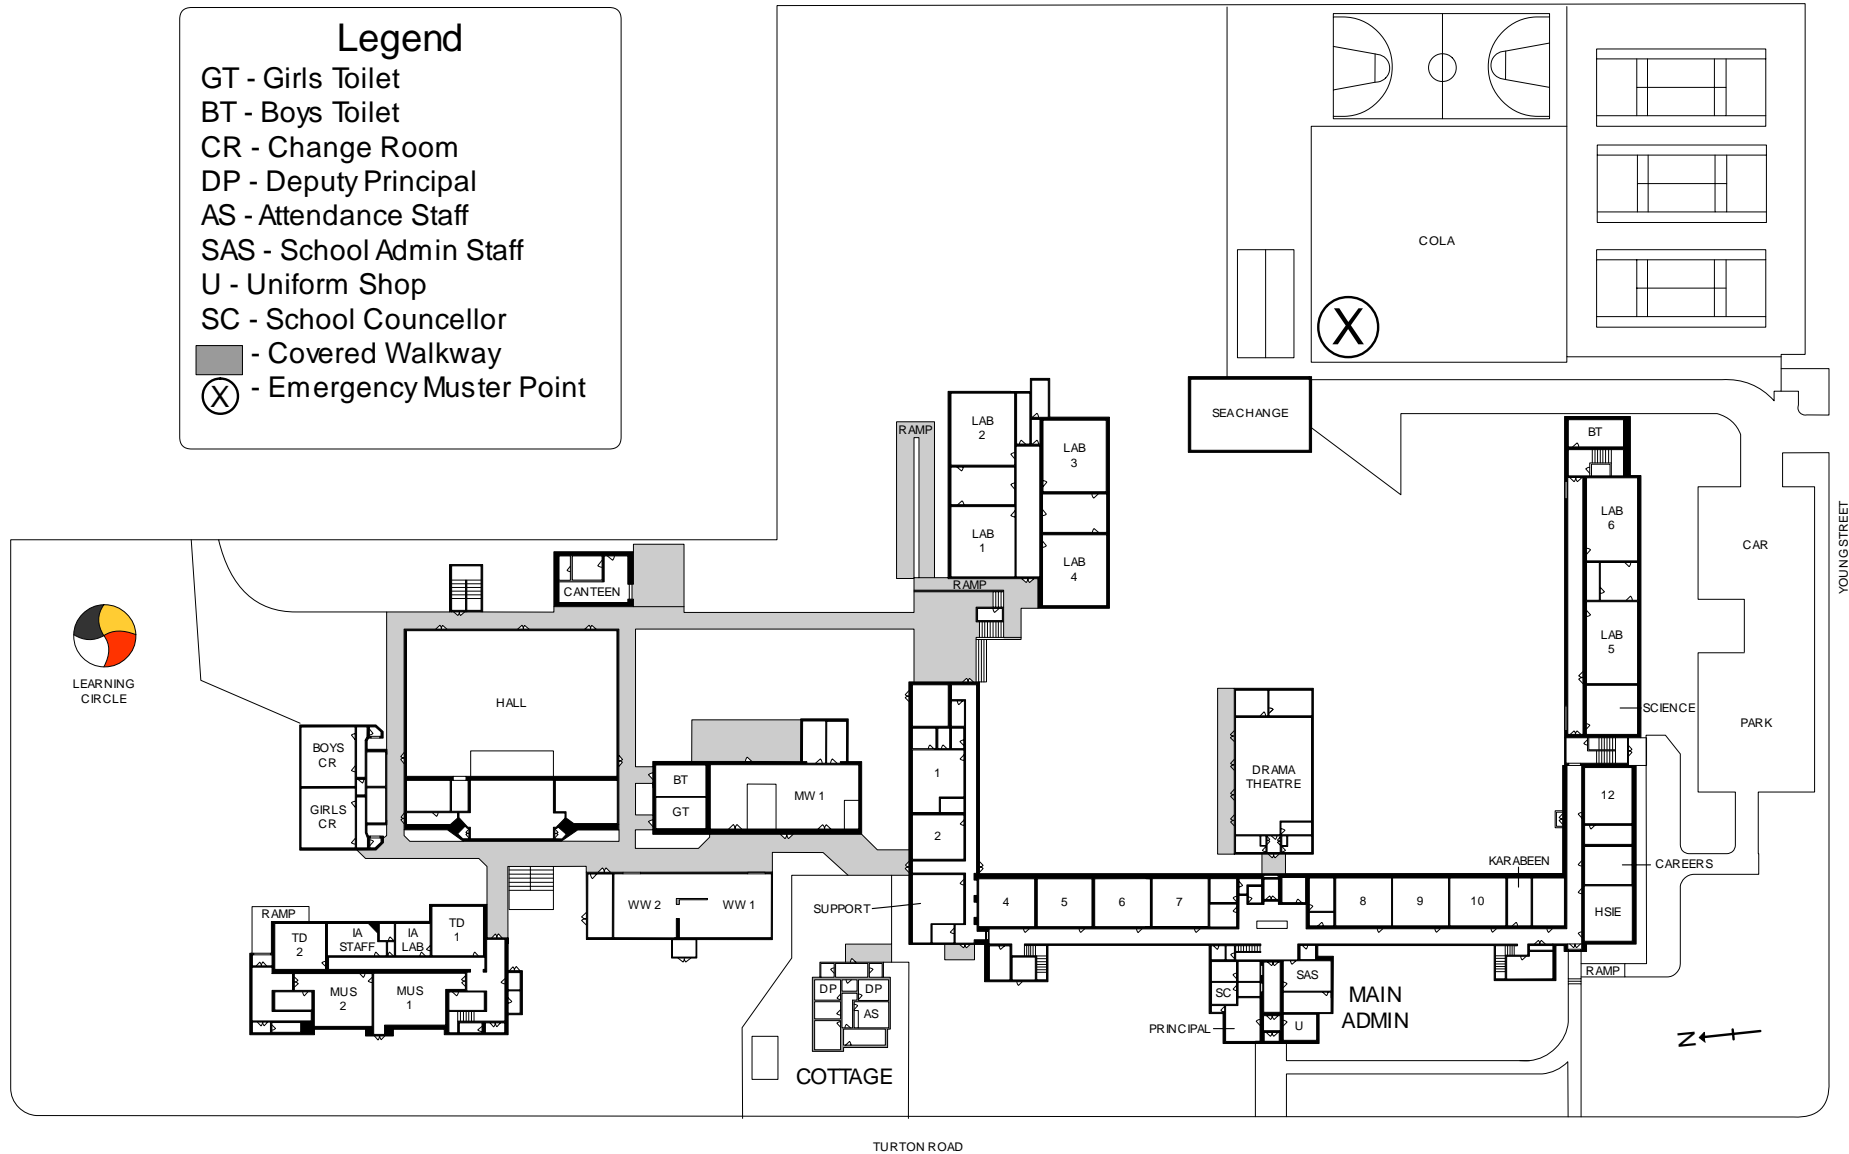

WARATAH TECHNOLOGY CAMPUS

SCHOOL MAP - GROUND LEVEL

Legend

- GT - Girls Toilet
- BT - Boys Toilet
- CR - Change Room
- DP - Deputy Principal
- AS - Attendance Staff
- SAS - School Admin Staff
- U - Uniform Shop
- SC - School Councillor
- - Covered Walkway
- ⊗ - Emergency Muster Point

WARATAH TECHNOLOGY CAMPUS

SCHOOL MAP - UPPER LEVEL

Legend

- GT - Girls Toilet
- BT - Boys Toilet
- CR - Change Room
- DP - Deputy Principal
- AS - Attendance Staff
- SAS - School Admin Staff
- U - Uniform Shop
- SC - School Councillor
- - Covered Walkway
- ⊗ - Emergency Muster Point

LIBRARY - LEVEL 3